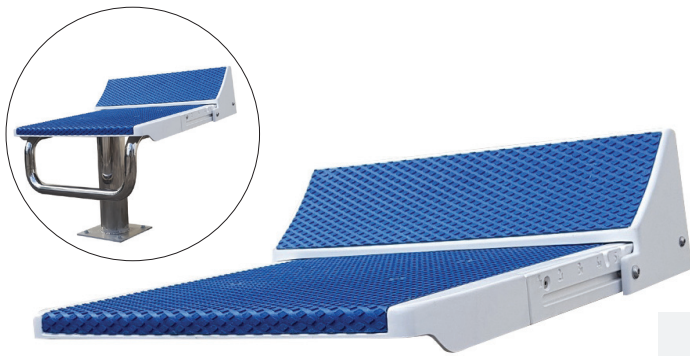

ANTI WAVE RETROFIT PLATFORMS

Retro 650-TA model shown

Platforms designed to upgrade existing starting blocks without replacing bases. Suitable for use with all Swimplex and PoolDeck tubular frame and flanged starting blocks.

- No re-earthing required
- Simply remove existing platform, mark and mount new block top with hardware included
- No new core-drilling or anchor mounting required
- Simple upgrade from entry level block to elite starting platform

MODELS

Antiwave Retro650-S

Basic platform with sand tread

Antiwave Retro650-T

Junior competition platform with TrueTread

Antiwave Retro650-TA

Elite platform with TrueTread and Adjustable trackstart

TrueTread™

Anti Wave Retrofit Platforms

Model/Item No.	Description
RETRO 650-S	Antiwave Platform (Standard)
RETRO 650-T	Antiwave Platform (Standard with track start)
RETRO 650-TA	Antiwave Platform (AquaDeck with track start)