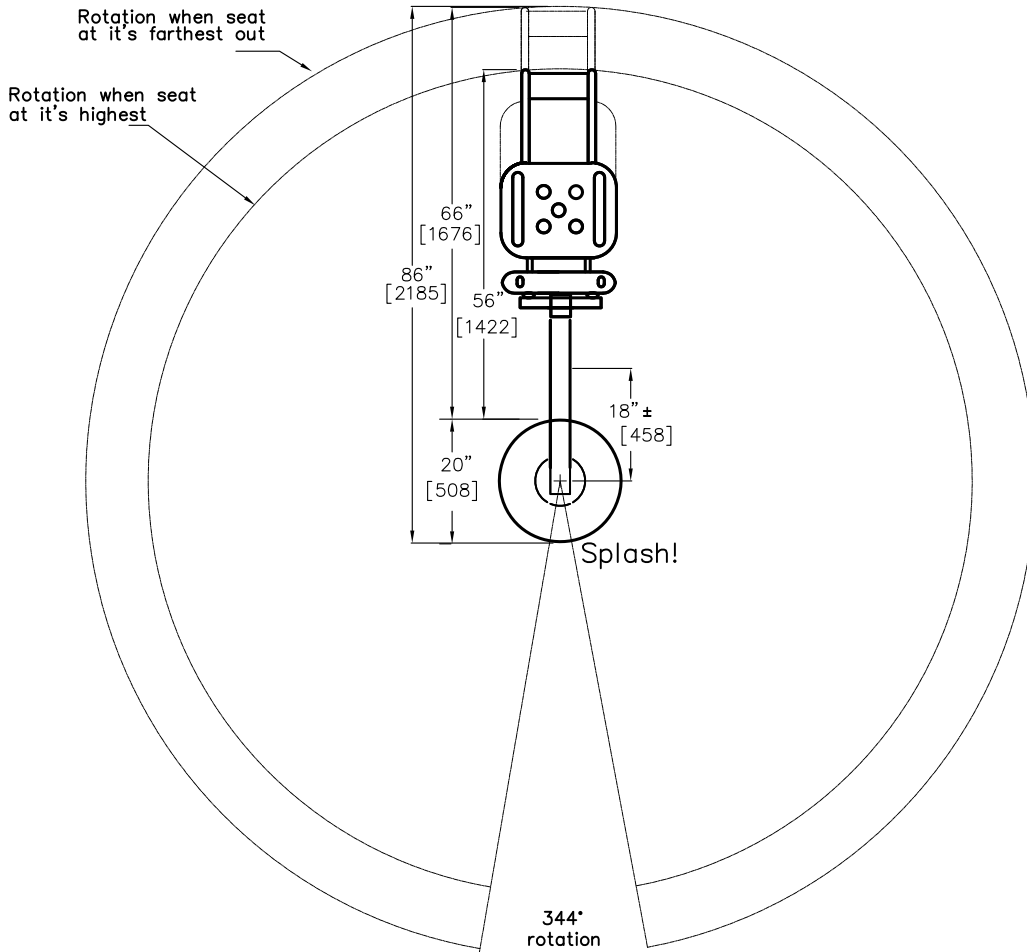

SPLASH! POOL LIFT

- NOTES:
1. DRAWINGS SHOW KEY VIEWS OF LIFT.
 2. INSTALLATION TO BE COMPLETED IN ACCORDANCE WITH MANUFACTURER'S SPECIFICATIONS.
 3. DO NOT SCALE DRAWINGS.

BACK VIEW

SIDE VIEW

This represents the most current information on this product. However, S.R. Smith, LLC assumes no liability for its use.

S.R. Smith, LLC
P.O. Box 400
Canby, OR 97013

PH: 888-824-4387
FX: 503-266-4334
www.srsmith.com

Product: SPLASH! LIFT		Part Number: 300-0000	
Drawn by: LC	Date: 06-23-09	Approved by: OEH	Date: 09-03-2013
Drawing #: 300-0000		Rev: 0	Sheet: 0