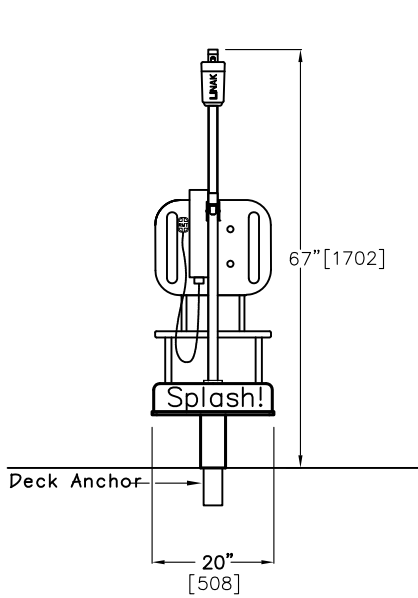

SPLASH! POOL LIFT

- NOTES:
1. DRAWINGS SHOW KEY VIEWS OF LIFT.
 2. INSTALLATION TO BE COMPLETED IN ACCORDANCE WITH MANUFACTURER'S SPECIFICATIONS.
 3. DO NOT SCALE DRAWINGS.

BACK VIEW

SIDE VIEW

This represents the most current information on this product. However, S.R. Smith, LLC assumes no liability for its use.

S.R. Smith, LLC
P.O. Box 400
Canby, OR 97013

PH: 888-824-4387
FX: 503-266-4334
www.srsmith.com

Product: SPLASH! LIFT		Part Number: 300-0000	
Drawn by: LC	Date: 06-23-09	Approved by: OEH	Date: 09-03-2013
Drawing #: 300-0000		Rev: 0	Sheet: 0