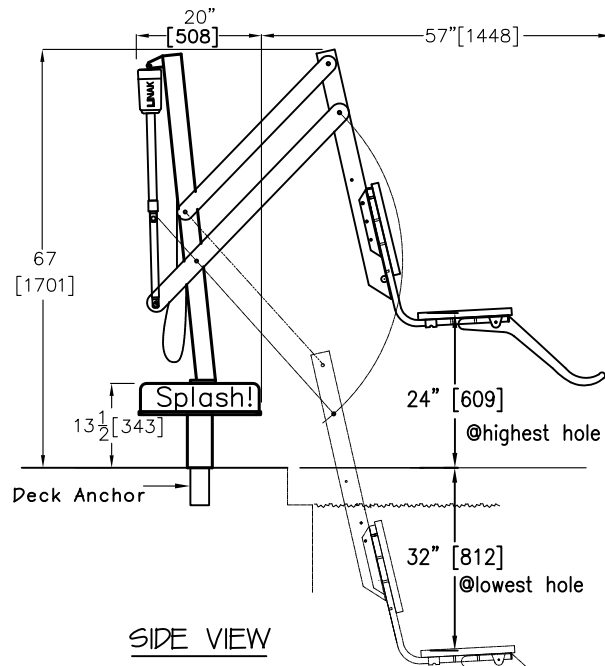

SPLASH! POOL LIFT

- NOTES:
1. DRAWINGS SHOW KEY VIEWS OF LIFT.
 2. INSTALLATION TO BE COMPLETED IN ACCORDANCE WITH MANUFACTURER'S SPECIFICATIONS.
 3. DO NOT SCALE DRAWINGS.

BACK VIEW

SIDE VIEW

This represents the most current information on this product. However, S.R. Smith, LLC assumes no liability for its use.

S.R. Smith, LLC
P.O. Box 400
Canby, OR 97013

PH: 888-824-4387
FX: 503-266-4334
www.srsmith.com

Product: SPLASH! LIFT		Part Number: 300-0000	
Drawn by: LC	Date: 06-23-09	Approved by: OEH	Date: 09-03-2013
Drawing #: 300-0000		Rev: 0	Sheet: 0